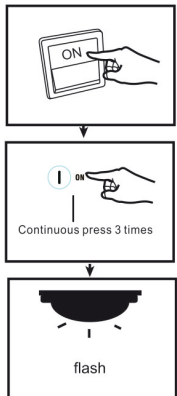

GLOBO

LIGHTING

www.globo-lighting.com

41337-24

B

= 2 x AAA 1,5V battery incl

GLOBO Handels GmbH
St. Peter 38
A-9184 St. Jakob / Rosental