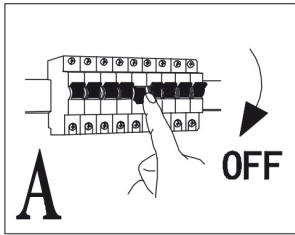

GLOBO

LIGHTING

www.globo-lighting.com

41337-24

B

= 2 x AAA 1,5V battery incl

GLOBO Handels GmbH
St. Peter 38
A-9184 St. Jakob / Rosental