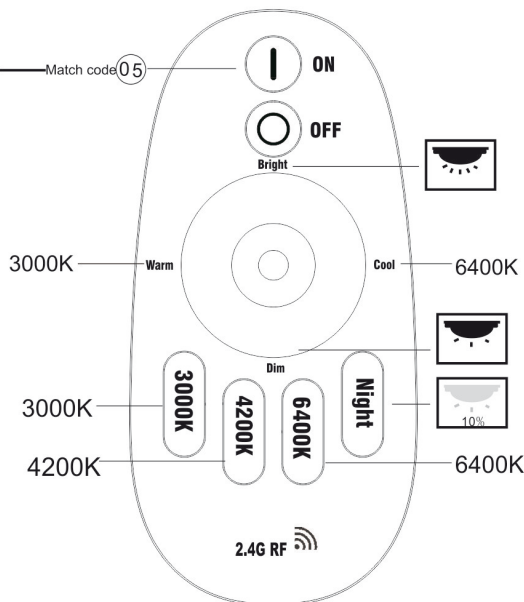

GLOBO

LIGHTING

www.globo-lighting.com

41337-24

B

= 2 x AAA 1,5V battery incl

GLOBO Handels GmbH
St. Peter 38
A-9184 St. Jakob / Rosental