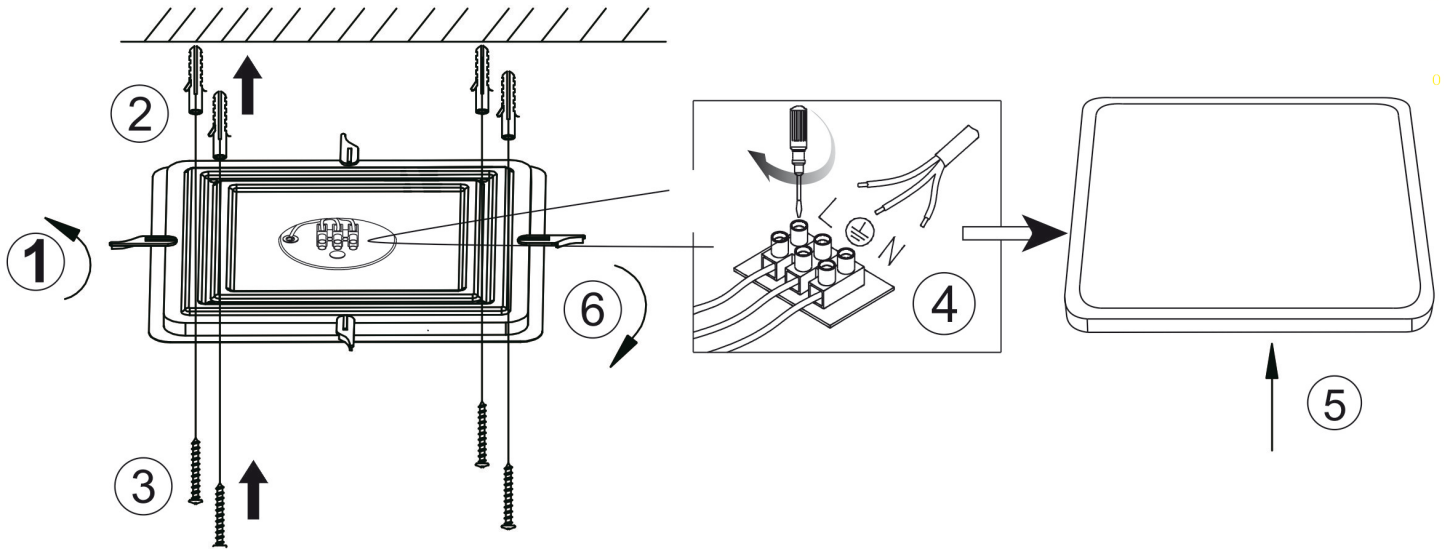

GLOBO

LIGHTING

www.globo-lighting.com

41337-24

B

= 2 x AAA 1,5V battery incl

GLOBO Handels GmbH
St. Peter 38
A-9184 St. Jakob / Rosental