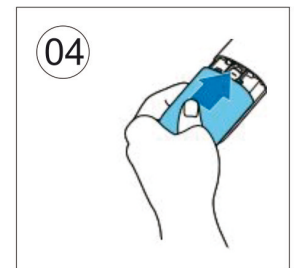

GLOBO

LIGHTING

www.globo-lighting.com

41337-24

B

= 2 x AAA 1,5V battery incl

GLOBO Handels GmbH
St. Peter 38
A-9184 St. Jakob / Rosental