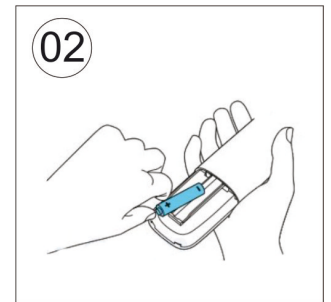

GLOBO

LIGHTING

www.globo-lighting.com

41337-24

B

= 2 x AAA 1,5V battery incl

GLOBO Handels GmbH
St. Peter 38
A-9184 St. Jakob / Rosental