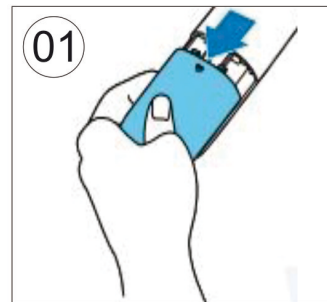

GLOBO

LIGHTING

www.globo-lighting.com

41337-24

B

= 2 x AAA 1,5V battery incl

GLOBO Handels GmbH
St. Peter 38
A-9184 St. Jakob / Rosental